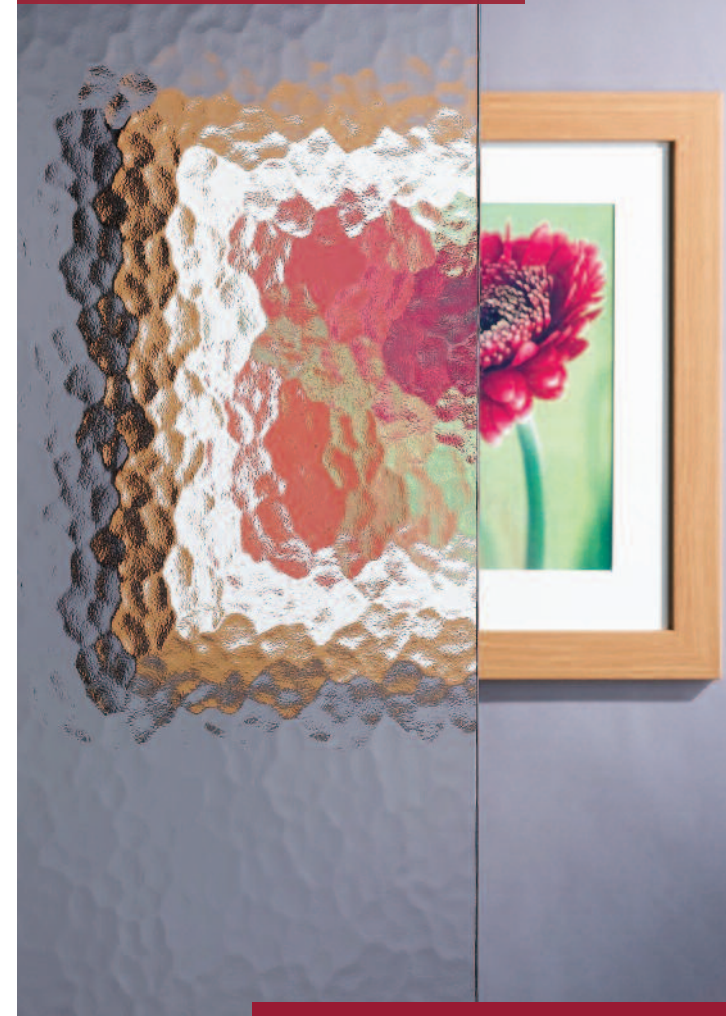

TRADITIONAL PATTERNED GLASS

	Maximum stock sheet dimensions (mm)			Product variations			
	Nominal thickness (mm)	2140x1320	2140x1325	2160x1650	Annealed	Toughened	Laminated
SGG ARENA®	3	●			●	●	●
	4	●		●	●	●	
Marine	4	●			●	●	
Bark	4		●		●	●	
	6		●		●	●	
Maple	4		●		●	●	
	6		●		●	●	
Leaf	4		●		●	●	
Haze	4		●		●	●	
Frost	4		●		●	●	

For details of your nearest branch, visit:

www.glassolutions.co.uk/contacts