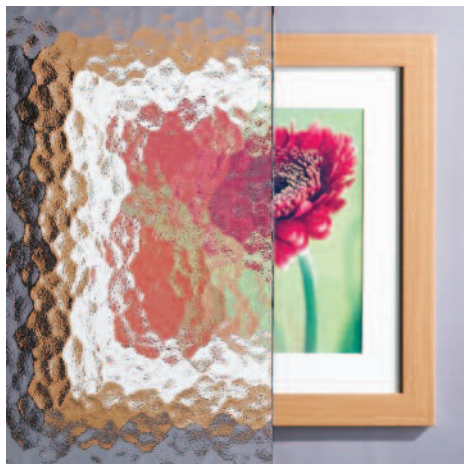

Choose from a range of seven popular patterns, each offering a different level of obscuration, providing you with privacy whilst at the same time, maximising the level of daylight passing through the glass. The products are available in single and double glazing, and also stock sheet form.

For details of your nearest branch, visit:

www.glassolutions.co.uk/contacts

GLASS PATTERNS

Bark

Maple

Leaf

Marine

Frost