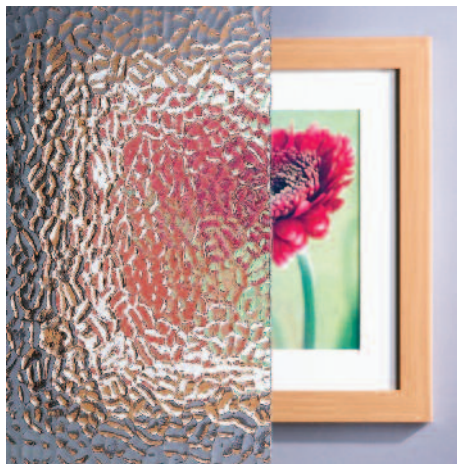

Choose from a range of seven popular patterns, each offering a different level of obscuration, providing you with privacy whilst at the same time, maximising the level of daylight passing through the glass. The products are available in single and double glazing, and also stock sheet form.

For details of your nearest branch, visit:

www.glassolutions.co.uk/contacts

GLASS PATTERNS

Bark

Maple

Leaf

Marine

Frost